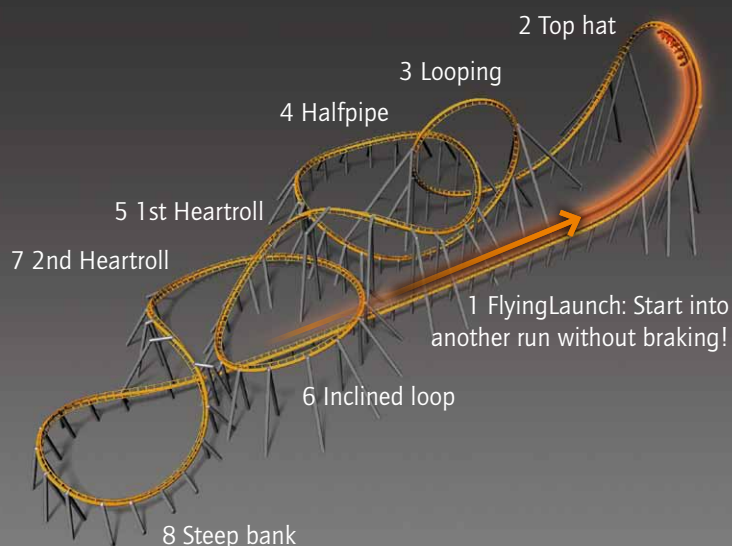

MAURER X-Car FlyingLaunch

Major fun on a minor footprint

MAURER SÖHNE
forces in motion

Since 1876

Major fun on a minor footprint

MAURER FlyingLaunch, that means extremely compact yet highly dynamic layouts due to the dual usage of a state of the art linear synchronous motor (LSM) as both drive and brakes. It also means the possibility of sending passengers into another run without slowdown or stopping, thus creating the aptly named "flying" launch experience.

With common roller coasters, all of the energy not consumed by friction is finally lost in the brakes. In contrast and as a world first, MAURER's new technology is able to recover 50% of the expended energy and store it in supercapacitors – only to use it again for the next start. This makes FlyingLaunch probably the greenest launch coaster currently available. Sustainability and the joy of riding finally go hand in hand with this integrative design combining station, launch and brakes in one high-tech yet low-maintenance assembly.

X-Car FlyingLaunch

- Type: X-Car FlyingLaunch Coaster
- Number of cars: 2 X-Cars coupled to 1 tandem, 6 persons per Car
- Capacity: 600 - 700 pph
- Max. speed: 80 km/h (50 mph)
- G-forces: min = -0,6 g; max = +4,4 g
- Base area: 110 x 50 m (350 x 160 ft)
- 4 full inversions, 3 upside down positions (> 90°)
- GreenCoaster® due to energy recovery system

The first installation worldwide featuring a FlyingLaunch is being built at Bayern-Park near Munich and will attract thrill seekers around Bavaria and far beyond as of Spring 2011. Then MAURER's approved X-Car will fly through a series of smoothly strung ride elements featuring ample g-forces, an astonishing 4 full inversions (maximal banking of 180°) and 3 upside down positions (maximal banking greater than 90°). Be prepared for Germany's most extreme launch coaster!